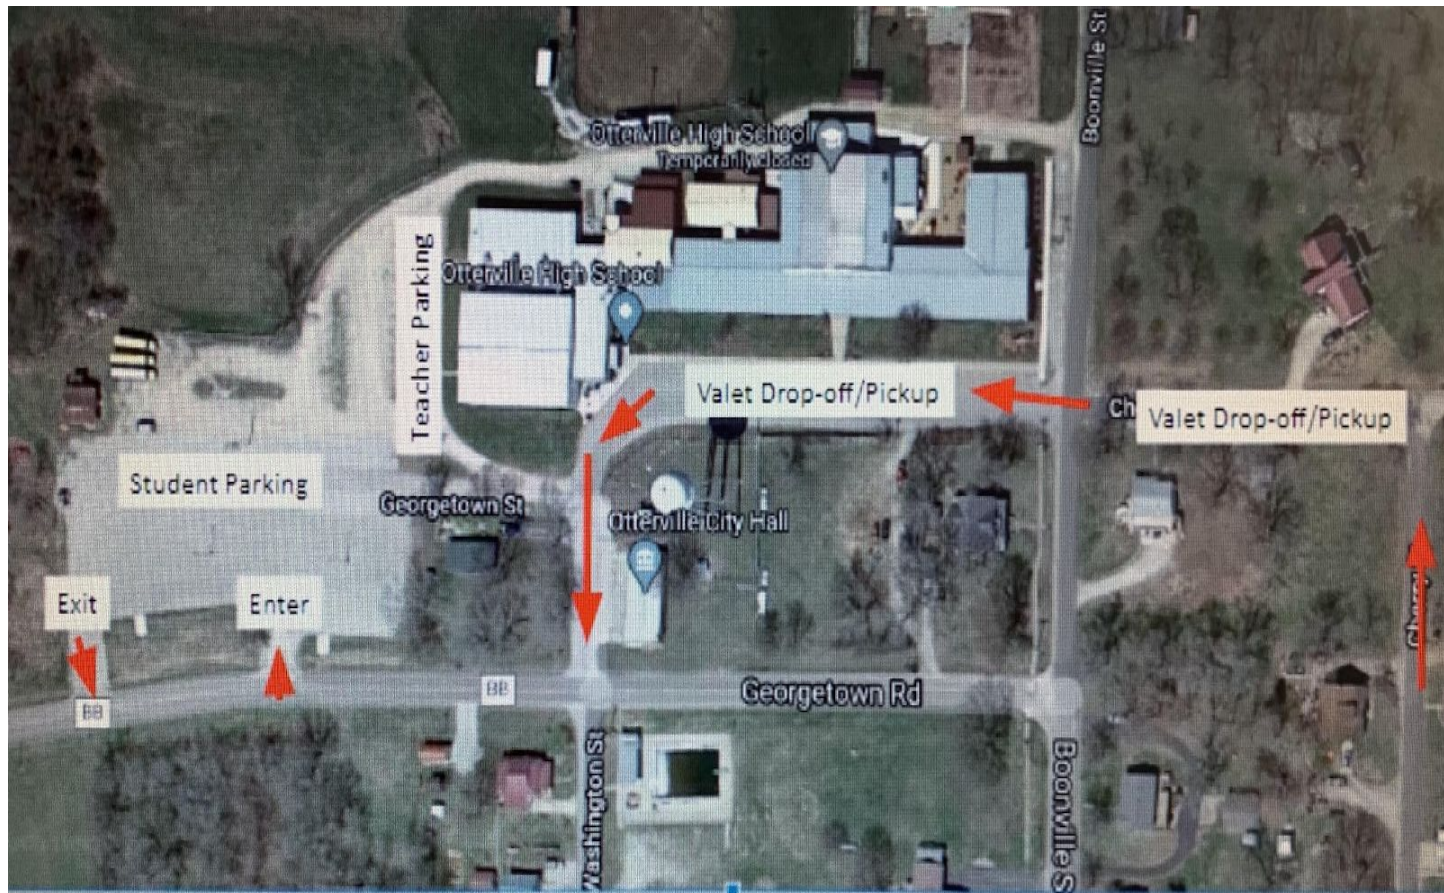

Valet Drop-off/Pickup

Drop off:

Students will be dropped off from your vehicle (do not get out). Follow the map to go through the valet line. Staff will be outside to help students move safely from your vehicle to the building. Busses will unload in the back of the building as usual.

Pick Up:

Please follow the map guide for forming a valet line and stay in your vehicle. Staff will load the students in order of the cars. Do not pass - stay in line. This will get quicker after just a few days. You will tell the person at the end of the block who you are picking up and we will have students ready. Thank you

Busses and walkers will be released as usual. If you have the option to drop off and pick up your child instead of riding the bus, we appreciate you doing so, to help with social distancing. Students will be in assigned seats with family members.